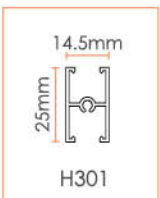

### H-bar Profile

- Classic & elegant
- For snug embedding
- Aluminium material

GRAPHIC: M20010127, E20010470, C20010498-C20010499

Bi-Fold Door

Shower Enclosure

Sanitary Cabinet

Please refer to page 161 for more information on our Consolidated Design.