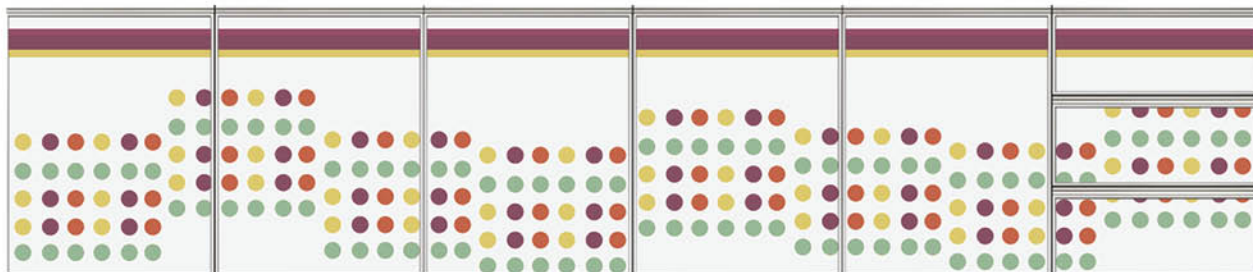

C2001**0642**

C2001**0643**

C2001**0644**

C2001**0645**

C2001**0646**

C2001**0647**