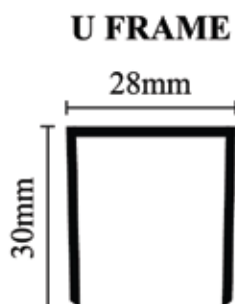

ⓘ Beside the item listed in the catalogue, we also cater for customized design to suit your needs.