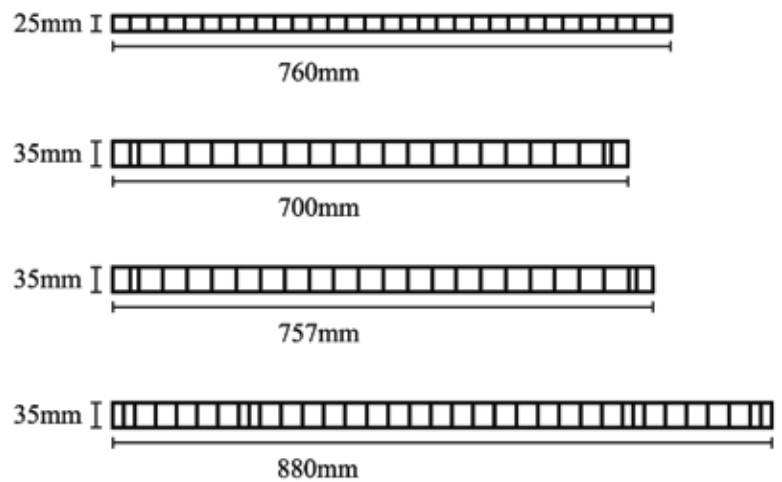

ⓘ Beside the item listed in the catalogue, we also cater for customized design to suit your needs.