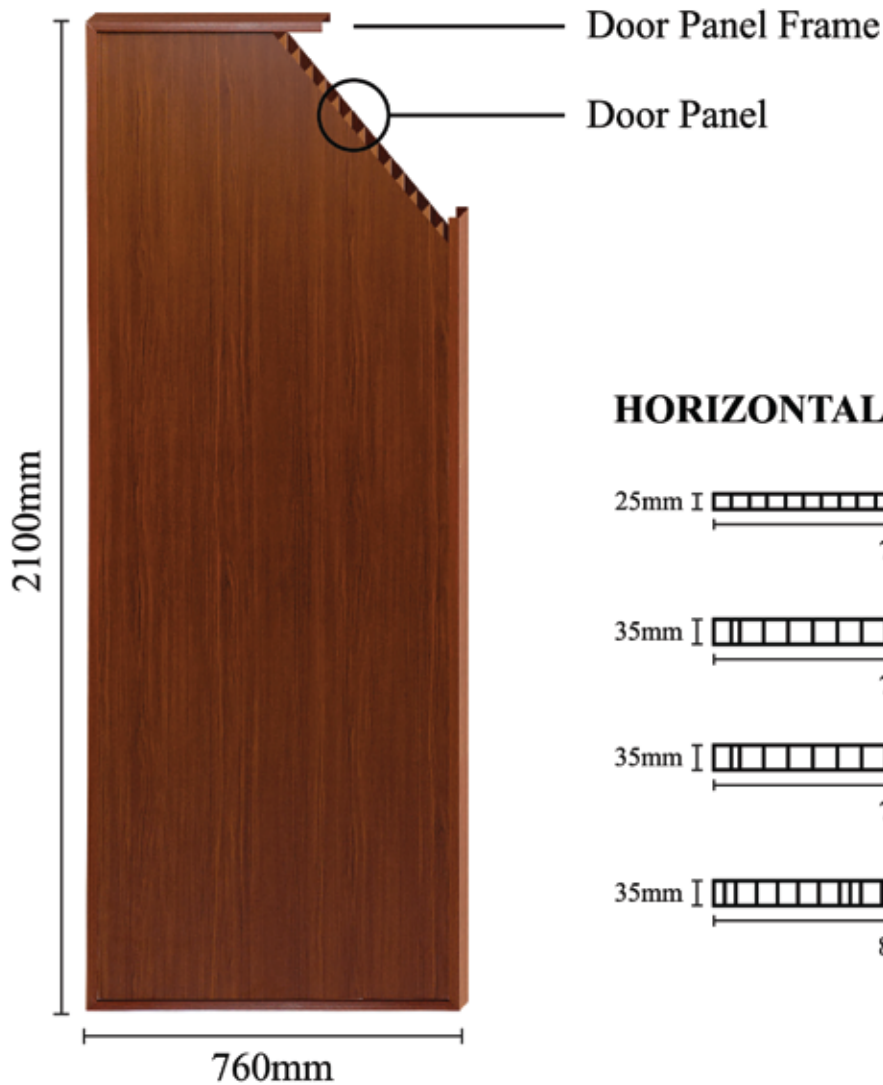

# PVC FOLDING DOOR

**PVC FOLDING DOOR**  
787mm ( 31" ) x 2083mm ( 82" )  
889mm ( 35" ) x 2083mm ( 82" )

## **PVC SOLID PANEL DOOR**

686mm ( 27" ) x 1829mm ( 72" )  
762mm ( 30" ) x 1829mm ( 72" )  
762mm ( 30" ) x 2100mm ( 83" )

# STRUCTURE