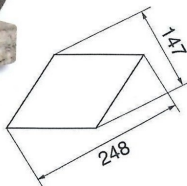

SPECIFICATION

QUINPAVE

Thickness (mm)	60	80	100
Weights (kg)	2.65	3.45	4.40
Pcs / m2	50	50	50
Packing / Pallet (Pcs)	864	648	540

PLATZ

Thickness (mm)	80
Weights (kg)	7
Pcs / m2	25
Packing / Pallet (Pcs)	360

SAGAPAVE

Thickness (mm)	60	80	100
Weights (kg)	3.30	4.25	5.55
Pcs / m2	39.5	39.5	38.47
Packing / Pallet (Pcs)	640	480	400

ROSENBERG GRASSPAVE

Thickness (mm)	80
Weights (kg)	5.64
Pcs / m2	19.2
Packing / Pallet (Pcs)	240

SAGA GRASSPAVE

Thickness (mm)	80	100
Weights (kg)	9.8	31.7
Pcs / m2	13.2	4.81
Packing / Pallet (Pcs)	144	40

BOOMERANG

Thickness (mm)	60
Weights (kg)	3.5
Pcs / m2	37.3
Packing / Pallet (Pcs)	480

FLORA

Thickness (mm)	60
Weights (kg)	3.7
Pcs / m2	34.7
Packing / Pallet (Pcs)	576

ROSENBERG HALF

Thickness (mm)	80
Weights (kg)	2.2
Pcs / m2	76.8
Packing / Pallet (Pcs)	960

RHOMBUS

Thickness (mm)	60
Weights (kg)	2.4
Pcs / m2	53
Packing / Pallet (Pcs)	784

QUINPAVE HALF

Thickness (mm)	80
Weights (kg)	1.6
Pcs / m2	100
Packing / Pallet (Pcs)	1296