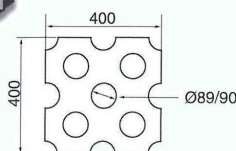

SPECIFICATION

QUINPAVE

Thickness (mm)	60	80	100
Weights (kg)	2.65	3.45	4.40
Pcs / m2	50	50	50
Packing / Pallet (Pcs)	864	648	540

PLATZ

Thickness (mm)	80
Weights (kg)	7
Pcs / m2	25
Packing / Pallet (Pcs)	360

ROSENBERG HALF

Thickness (mm)	80
Weights (kg)	2.2
Pcs / m2	76.8
Packing / Pallet (Pcs)	960

RHOMBUS

Thickness (mm)	60
Weights (kg)	2.4
Pcs / m2	53
Packing / Pallet (Pcs)	784

QUINPAVE HALF

Thickness (mm)	80
Weights (kg)	1.6
Pcs / m2	100
Packing / Pallet (Pcs)	1296

SAGAPAVE HALF

Thickness (mm)	80
Weights (kg)	2.0
Pcs / m2	79
Packing / Pallet (Pcs)	960

SAGA STARTER BLOCK

Thickness (mm)	80
Weights (kg)	4.4
Pcs / m2	-
Packing / Pallet (Pcs)	480

PLATZ GRASSPAVE

Thickness (mm)	100
Weights (kg)	23.9
Pcs / m2	6.25
Packing / Pallet (Pcs)	60