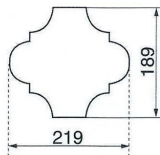

SPECIFICATION

QUINPAVE

Thickness (mm)	60	80	100
Weights (kg)	2.65	3.45	4.40
Pcs / m2	50	50	50
Packing / Pallet (Pcs)	864	648	540

PLATZ

Thickness (mm)	80
Weights (kg)	7
Pcs / m2	25
Packing / Pallet (Pcs)	360

SAGAPAVE

Thickness (mm)	60	80	100
Weights (kg)	3.30	4.25	5.55
Pcs / m2	39.5	39.5	38.47
Packing / Pallet (Pcs)	640	480	400

ROSENBERG GRASSPAVE

Thickness (mm)	80
Weights (kg)	5.64
Pcs / m2	19.2
Packing / Pallet (Pcs)	240

SAGA GRASSPAVE

Thickness (mm)	80	100
Weights (kg)	9.8	31.7
Pcs / m2	13.2	4.81
Packing / Pallet (Pcs)	144	40

BOOMERANG

Thickness (mm)	60
Weights (kg)	3.5
Pcs / m2	37.3
Packing / Pallet (Pcs)	480

FLORA

Thickness (mm)	60
Weights (kg)	3.7
Pcs / m2	34.7
Packing / Pallet (Pcs)	576

ROSENBERG HALF

Thickness (mm)	80
Weights (kg)	2.2
Pcs / m2	76.8
Packing / Pallet (Pcs)	960

RHOMBUS

Thickness (mm)	60
Weights (kg)	2.4
Pcs / m2	53
Packing / Pallet (Pcs)	784

QUINPAVE HALF

Thickness (mm)	80
Weights (kg)	1.6
Pcs / m2	100
Packing / Pallet (Pcs)	1296