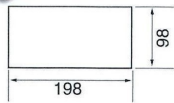

SPECIFICATION

QUINPAVE

Thickness (mm)	60	80	100
Weights (kg)	2.65	3.45	4.40
Pcs / m2	50	50	50
Packing / Pallet (Pcs)	864	648	540

PLATZ

Thickness (mm)	80
Weights (kg)	7
Pcs / m2	25
Packing / Pallet (Pcs)	360

SAGAPAVE

Thickness (mm)	60	80	100
Weights (kg)	3.30	4.25	5.55
Pcs / m2	39.5	39.5	38.47
Packing / Pallet (Pcs)	640	480	400

ROSENBERG GRASSPAVE

Thickness (mm)	80
Weights (kg)	5.64
Pcs / m2	19.2
Packing / Pallet (Pcs)	240