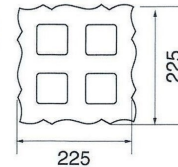

SPECIFICATION

QUINPAVE

Thickness (mm)	60	80	100
Weights (kg)	2.65	3.45	4.40
Pcs / m2	50	50	50
Packing / Pallet (Pcs)	864	648	540

PLATZ

Thickness (mm)	80
Weights (kg)	7
Pcs / m2	25
Packing / Pallet (Pcs)	360

SAGAPAVE

Thickness (mm)	60	80	100
Weights (kg)	3.30	4.25	5.55
Pcs / m2	39.5	39.5	38.47
Packing / Pallet (Pcs)	640	480	400

ROSENBERG GRASSPAVE

Thickness (mm)	80
Weights (kg)	5.64
Pcs / m2	19.2
Packing / Pallet (Pcs)	240

ROSENBERG HALF

Thickness (mm)	80
Weights (kg)	2.2
Pcs / m2	76.8
Packing / Pallet (Pcs)	960

RHOMBUS

Thickness (mm)	60
Weights (kg)	2.4
Pcs / m2	53
Packing / Pallet (Pcs)	784

QUINPAVE HALF

Thickness (mm)	80
Weights (kg)	1.6
Pcs / m2	100
Packing / Pallet (Pcs)	1296