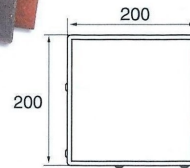

SPECIFICATION

QUINPAVE

Thickness (mm)	60	80	100
Weights (kg)	2.65	3.45	4.40
Pcs / m2	50	50	50
Packing / Pallet (Pcs)	864	648	540

PLATZ

Thickness (mm)	80
Weights (kg)	7
Pcs / m2	25
Packing / Pallet (Pcs)	360

SAGAPAVE

Thickness (mm)	60	80	100
Weights (kg)	3.30	4.25	5.55
Pcs / m2	39.5	39.5	38.47
Packing / Pallet (Pcs)	640	480	400

ROSENBERG GRASSPAVE

Thickness (mm)	80
Weights (kg)	5.64
Pcs / m2	19.2
Packing / Pallet (Pcs)	240