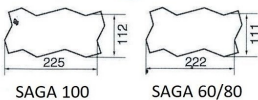

SPECIFICATION

QUINPAVE

Thickness (mm)	60	80	100
Weights (kg)	2.65	3.45	4.40
Pcs / m2	50	50	50
Packing / Pallet (Pcs)	864	648	540

PLATZ

Thickness (mm)	80
Weights (kg)	7
Pcs / m2	25
Packing / Pallet (Pcs)	360

SAGAPAVE

Thickness (mm)	60	80	100
Weights (kg)	3.30	4.25	5.55
Pcs / m2	39.5	39.5	38.47
Packing / Pallet (Pcs)	640	480	400

ROSENBERG GRASSPAVE

Thickness (mm)	80
Weights (kg)	5.64
Pcs / m2	19.2
Packing / Pallet (Pcs)	240