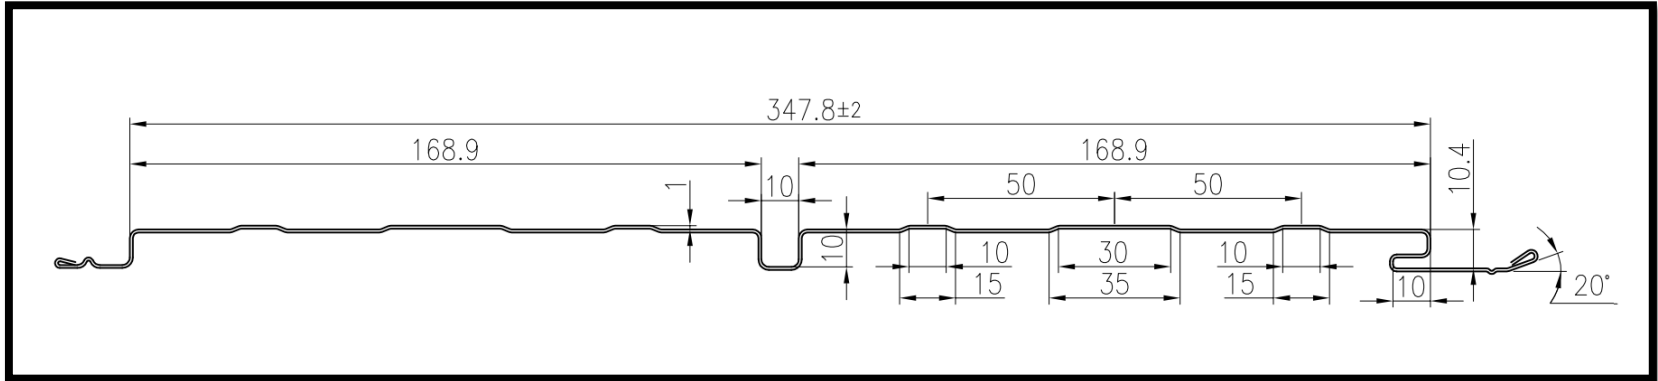

SENGDEK® CEILING PANEL W358

W358 天花板

PROFILE DRAWING :

INSTALLATION METHOD DRAWING :

Colour : Rock Grey (RG12)

Colour : Red Bean Wood (NBW17)

Colour : Solid White (WHT22)

Colour : Cotton White (CW22)

Colour : Oak Wood (NBW28)