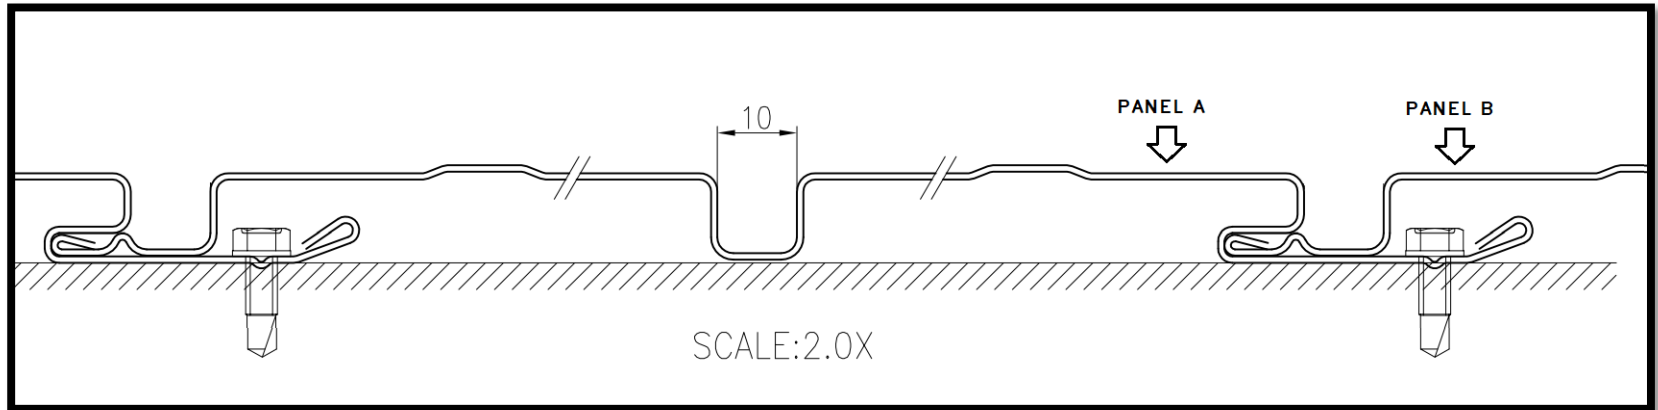

SENGDEK® CEILING PANEL W358

W358 天花板

PROFILE DRAWING :

INSTALLATION METHOD DRAWING :

Colour : Rock Grey (RG12)

Colour : Red Bean Wood (NBW17)

Colour : Solid White (WHT22)

Colour : Cotton White (CW22)