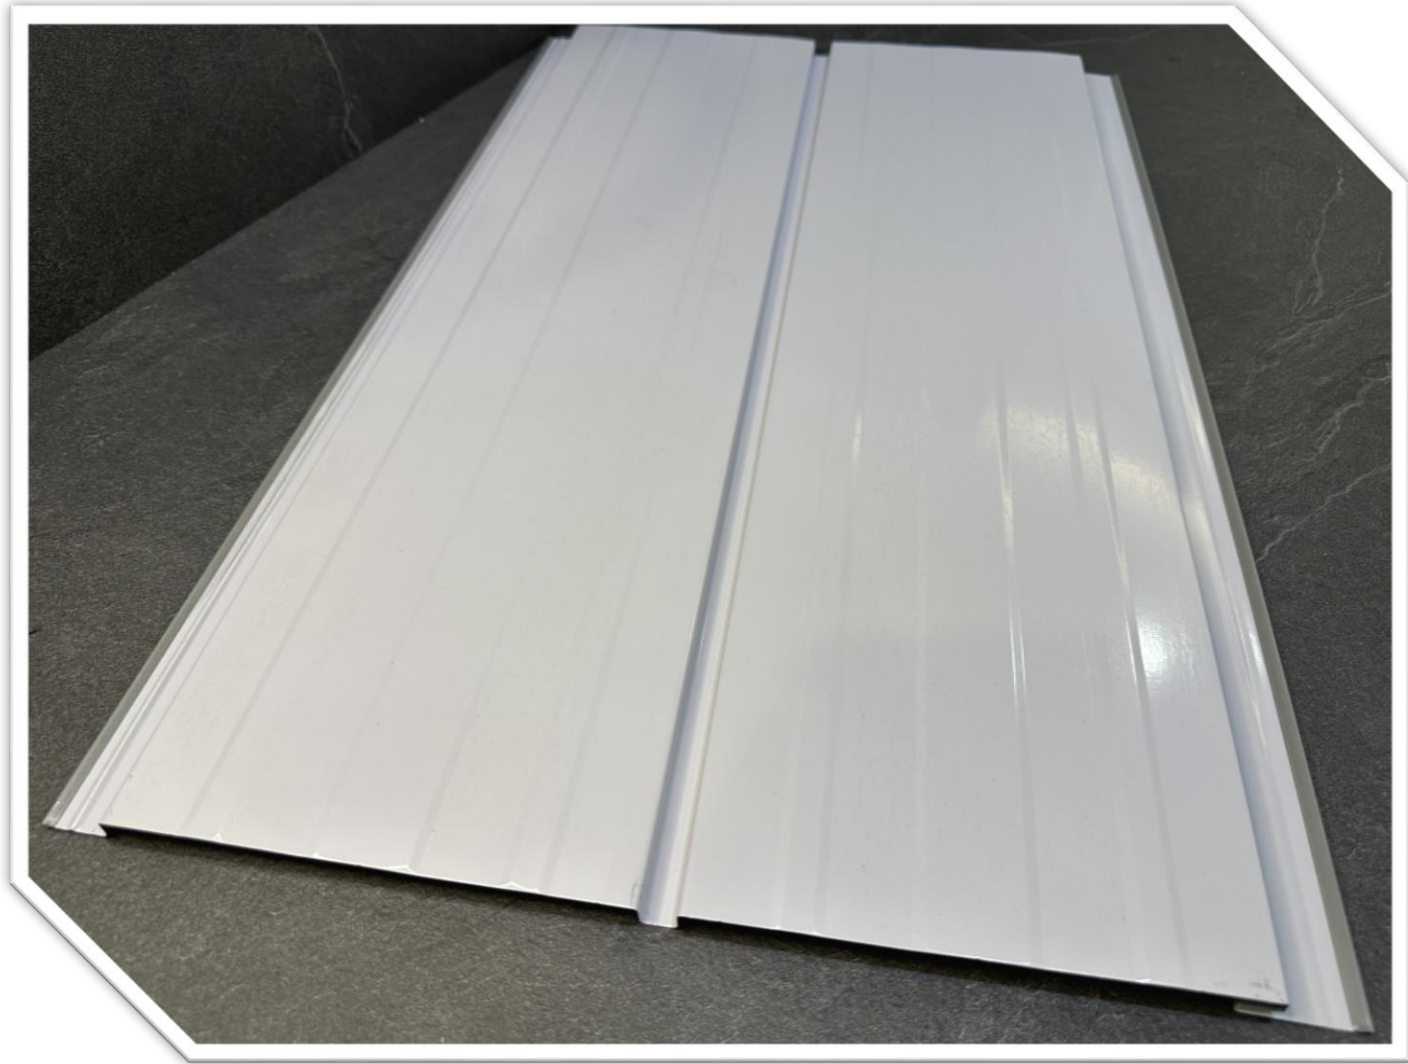

SENGDEK® CEILING PANEL W358

W358 天花板

PROFILE DRAWING :

INSTALLATION METHOD DRAWING :

Colour : Rock Grey (RG12)

Colour : Red Bean Wood (NBW17)

Colour : Solid White (WHT22)

Colour : Cotton White (CW22)

Colour : Oak Wood (NBW28)