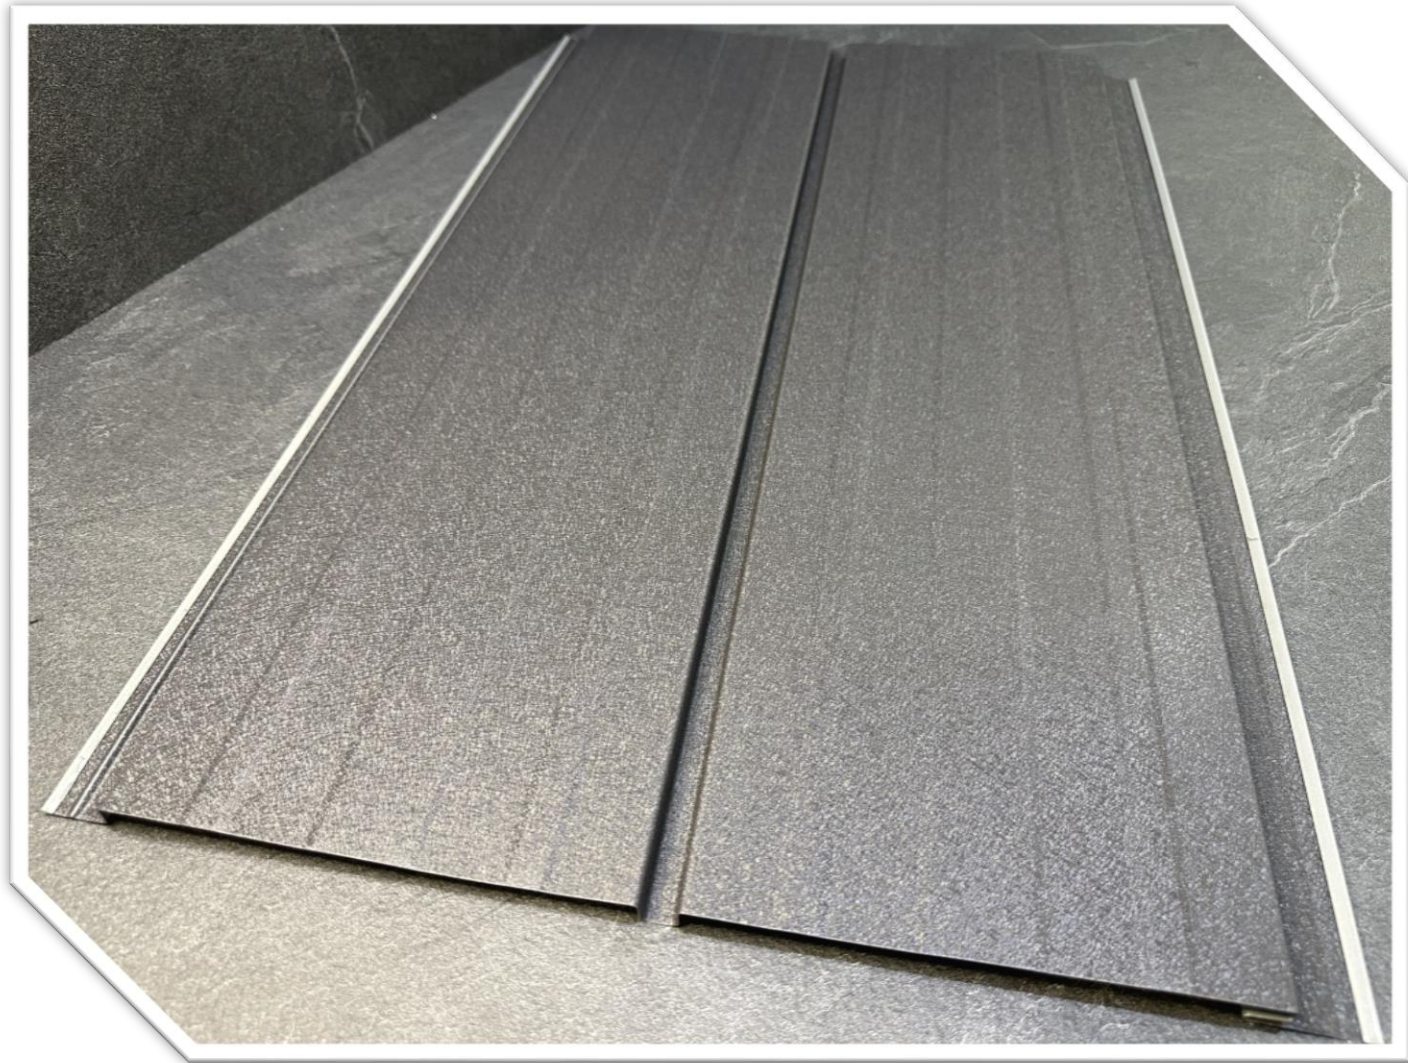

SENGDEK® CEILING PANEL W358

W358 天花板

PROFILE DRAWING :

INSTALLATION METHOD DRAWING :

Colour : Rock Grey (RG12)

Colour : Red Bean Wood (NBW17)

Colour : Solid White (WHT22)

Colour : Cotton White (CW22)

Colour : Oak Wood (NBW28)