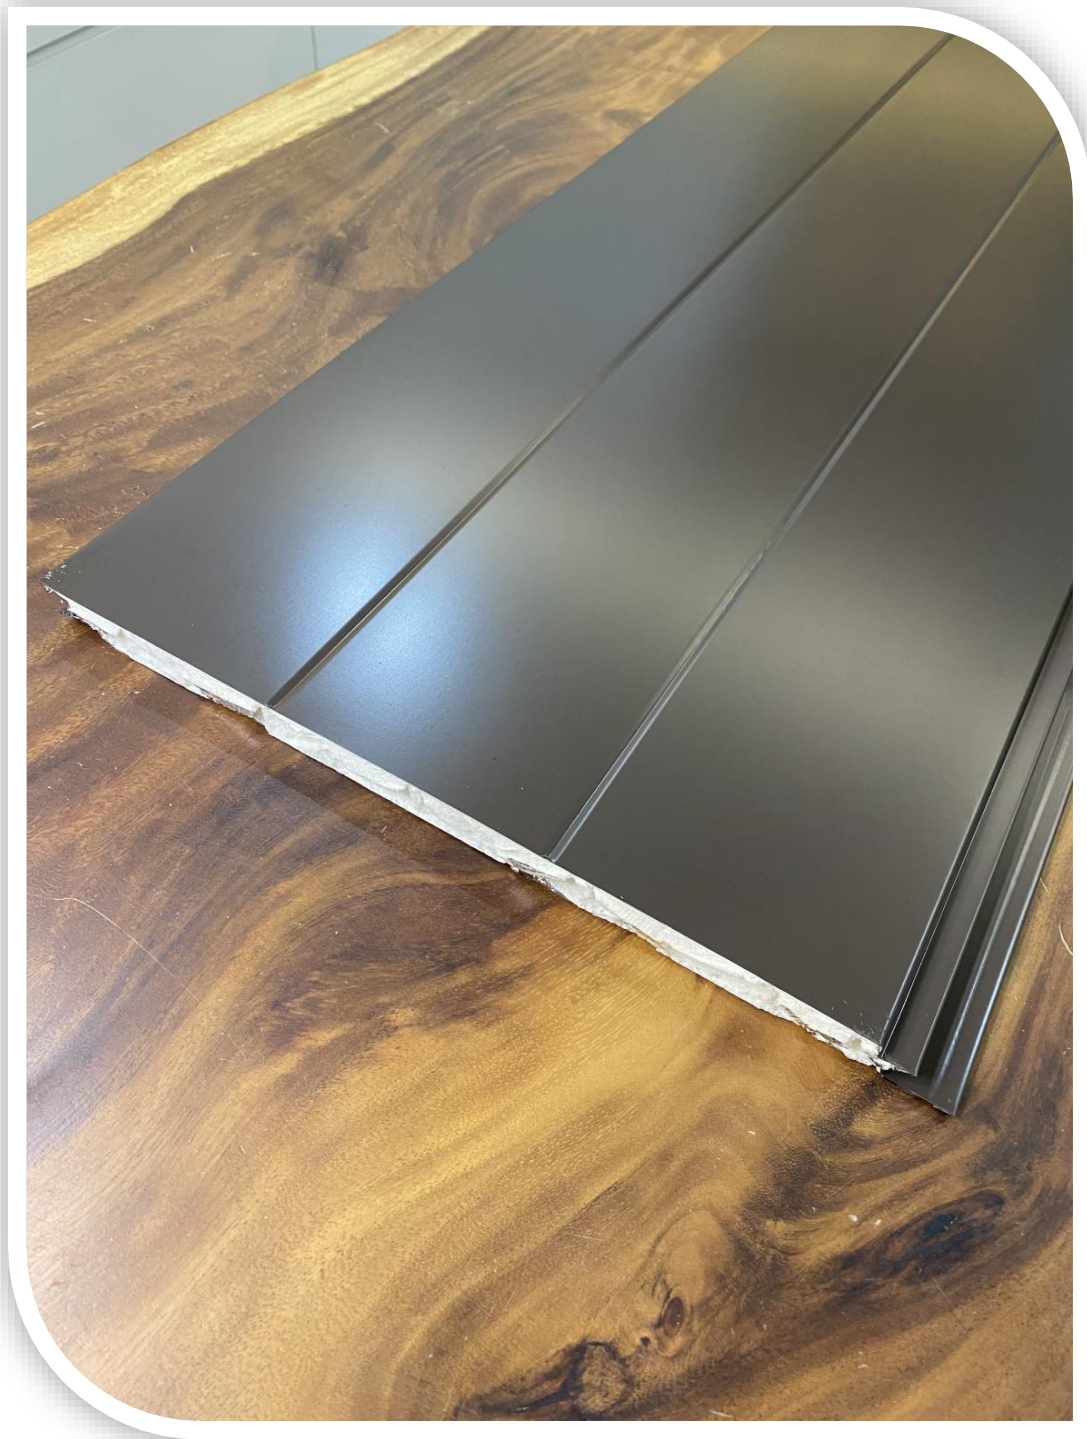

SENGDEK®

YOUR ROOFING SOLUTION

**SENGDEK® PU PANEL 350
PROFILE & COLOUR CHOICES**

COLOUR : RED BEAN WOOD (NBW17)
PROFILE : S1 (2-LINE)

COLOUR : OAK WOOD (NBW28)
PROFILE : S1 (2-LINE)

COLOUR : PINE WOOD (NBW58)
PROFILE : S1 (2-LINE)

COLOUR : TEAK WOOD (NBW93)

PROFILE : S1 (2-LINE)

COLOUR : SOLID WHITE (WHT22)
PROFILE : S1 (2-LINE)

COLOUR : MARBLE WHITE (MBW12)
PROFILE : S1 (2-LINE)

COLOUR : DARK BROWN (DB12)
PROFILE : S1 (2-LINE)

COLOUR : SOLID WHITE (WHT22)
PROFILE : S2 (WAVE)

COLOUR : NADA BEIGE (SE775)
PROFILE : S3 (6-RIB)

COLOUR : MATT BLACK (MB01)
PROFILE : S4 (3-RIB)

COLOUR : COOL GREY (CG01)
PREMIUM PROFILE : S5 (3D STONE)

COLOUR : SOLID WHITE (WHT22)
PREMIUM PROFILE : S5 (3D STONE)

COLOUR : MATT BLACK (MB01)
PREMIUM PROFILE : S5 (3D STONE)

背面选择

BACK FINISHED WITH

1 : PU PANEL FOIL (PU FOIL)

OR

2 : PU PANEL METAL (PU METAL)

BACK FINISHED : PU FOIL

BACK FINISHED : PU METAL