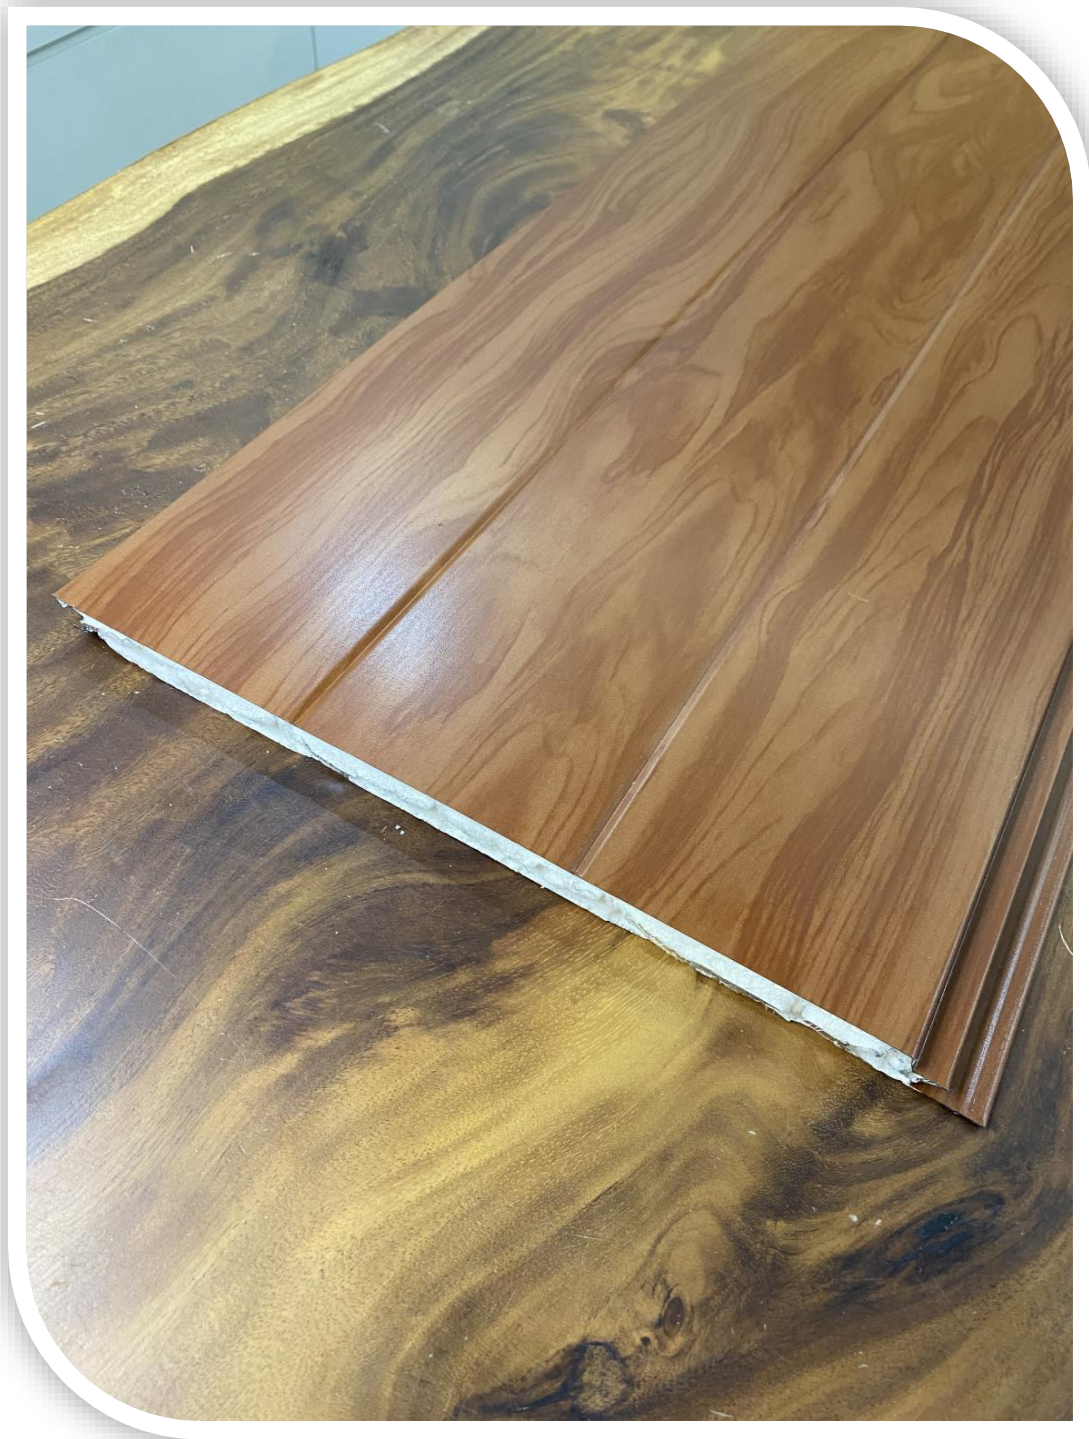

SENGDEK®

YOUR ROOFING SOLUTION

**SENGDEK® PU PANEL 350
PROFILE & COLOUR CHOICES**

COLOUR : RED BEAN WOOD (NBW17)
PROFILE : S1 (2-LINE)

COLOUR : OAK WOOD (NBW28)
PROFILE : S1 (2-LINE)

COLOUR : PINE WOOD (NBW58)
PROFILE : S1 (2-LINE)

COLOUR : TEAK WOOD (NBW93)

PROFILE : S1 (2-LINE)

COLOUR : SOLID WHITE (WHT22)
PROFILE : S1 (2-LINE)

COLOUR : MARBLE WHITE (MBW12)
PROFILE : S1 (2-LINE)

COLOUR : DARK BROWN (DB12)
PROFILE : S1 (2-LINE)

COLOUR : SOLID WHITE (WHT22)
PROFILE : S2 (WAVE)

COLOUR : NADA BEIGE (SE775)
PROFILE : S3 (6-RIB)

COLOUR : MATT BLACK (MB01)
PROFILE : S4 (3-RIB)

COLOUR : COOL GREY (CG01)
PREMIUM PROFILE : S5 (3D STONE)

COLOUR : SOLID WHITE (WHT22)
PREMIUM PROFILE : S5 (3D STONE)

COLOUR : MATT BLACK (MB01)
PREMIUM PROFILE : S5 (3D STONE)

背面选择

BACK FINISHED WITH

1 : PU PANEL FOIL (PU FOIL)

OR

2 : PU PANEL METAL (PU METAL)

BACK FINISHED : PU FOIL

BACK FINISHED : PU METAL